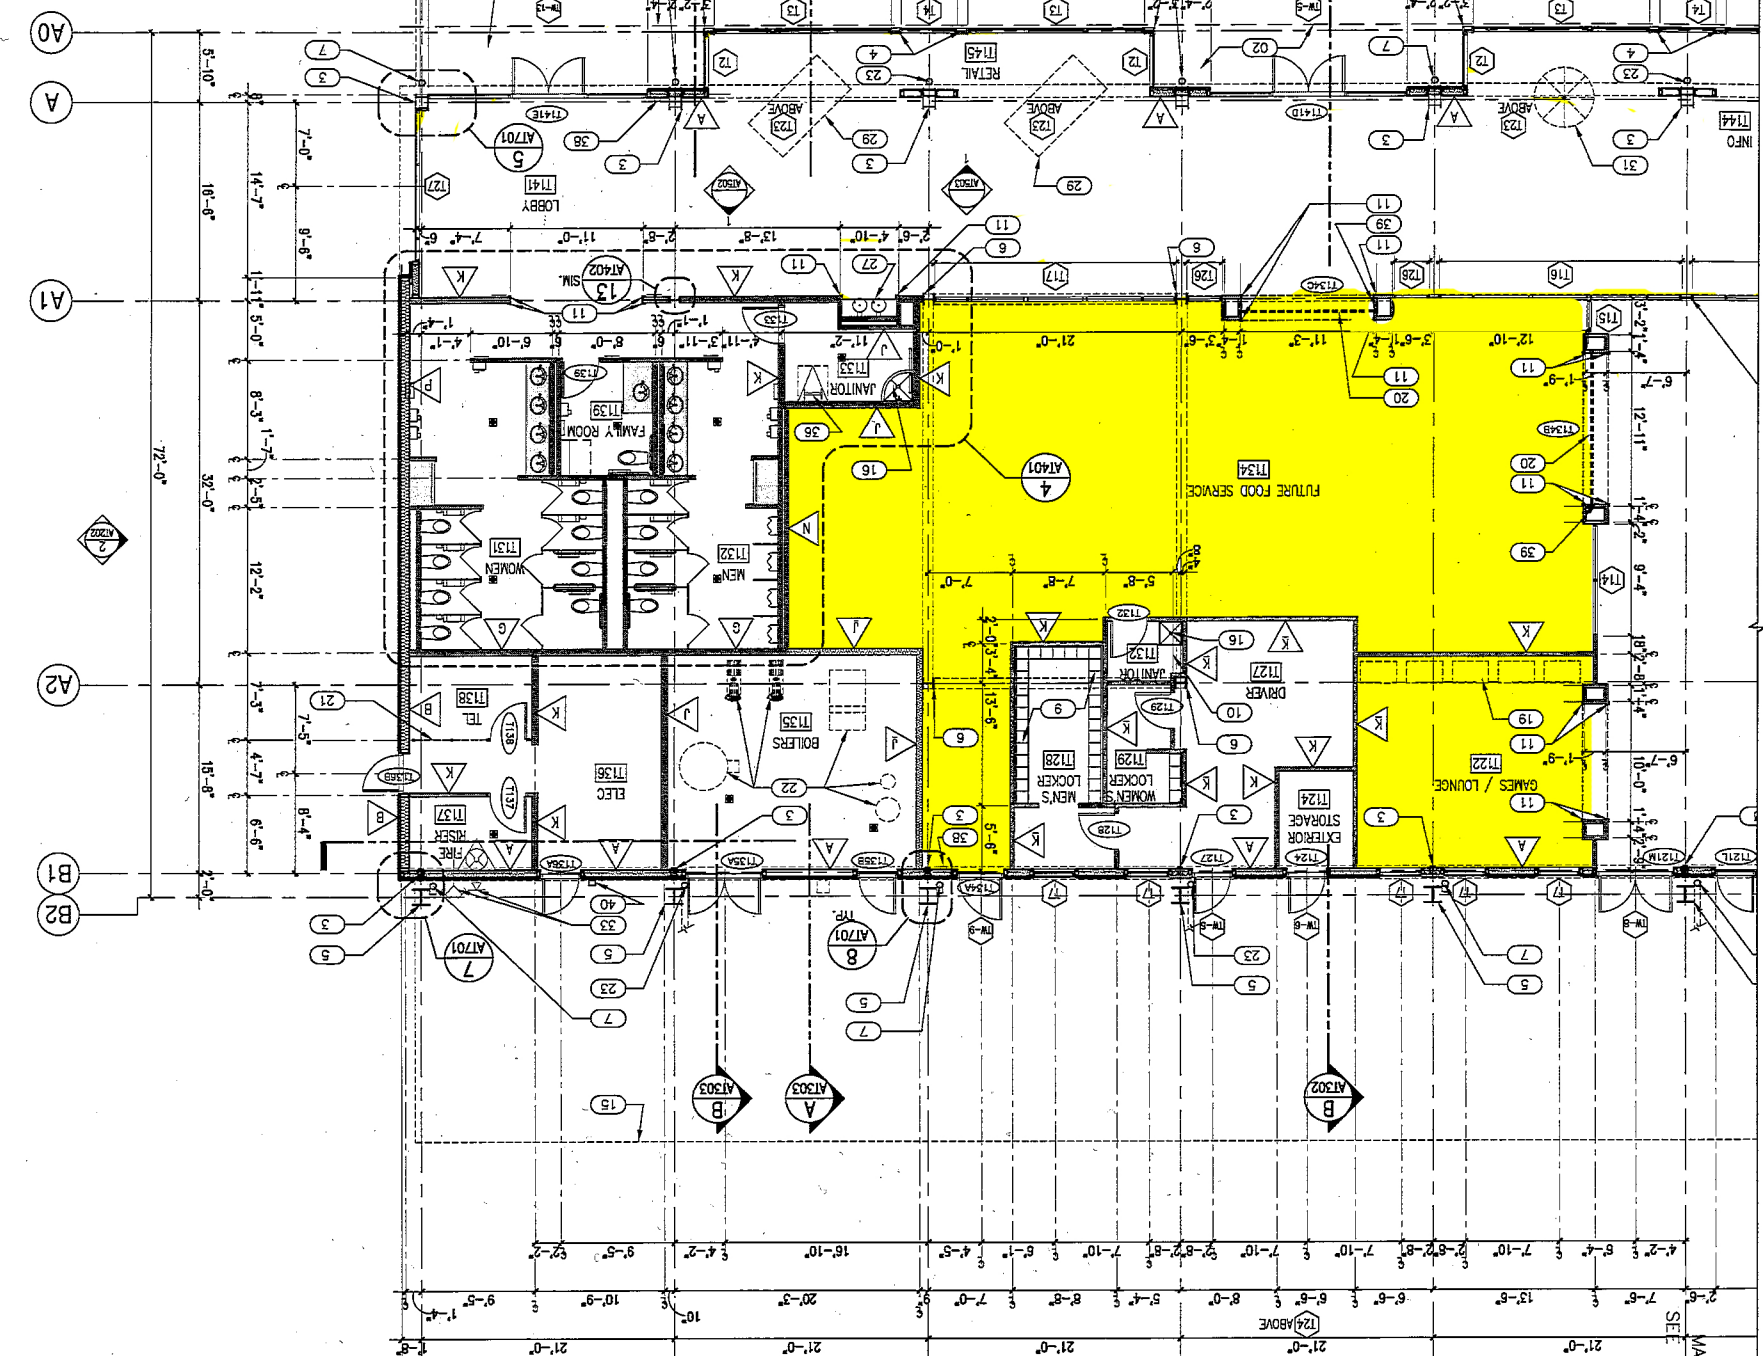

FLOOR PLAN
SCALE: 1/8"=1'-0"

AT1303

AT1303

AT1302

SEE 1

MAT